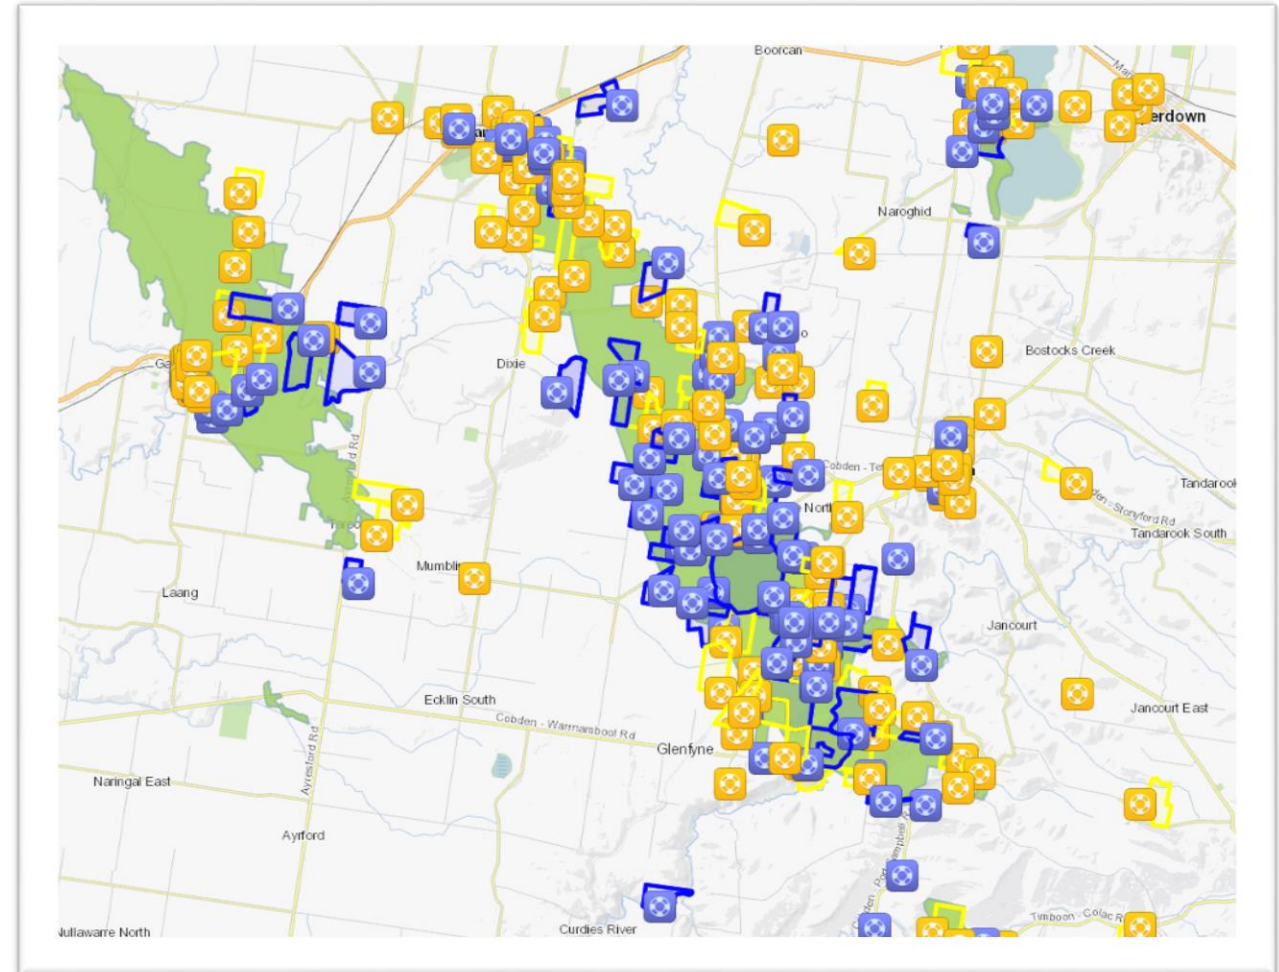

# Short term recovery - Community

CORANGAMITE  
SHIRE

# Short term recovery – Council

CORANGAMITE  
SHIRE

- Secondary Impact Assessment
- Initial Contact to directly impacted people
- Service provision of Clean up services
- Coordination of offers of assistance with local Service Group

# Medium term recovery – Community

CORANGAMITE  
SHIRE

Bank holidays 2018 (UK)  
1st January New Year's Day  
10th March Good Friday  
2nd April Easter Monday  
7th May Early May Bank Holiday  
28th May Spring Bank Holiday  
27th August August Bank Holiday  
25th December Christmas Day  
26th December Boxing Day

# Longer term recovery – Community

CORANGAMITE  
SHIRE