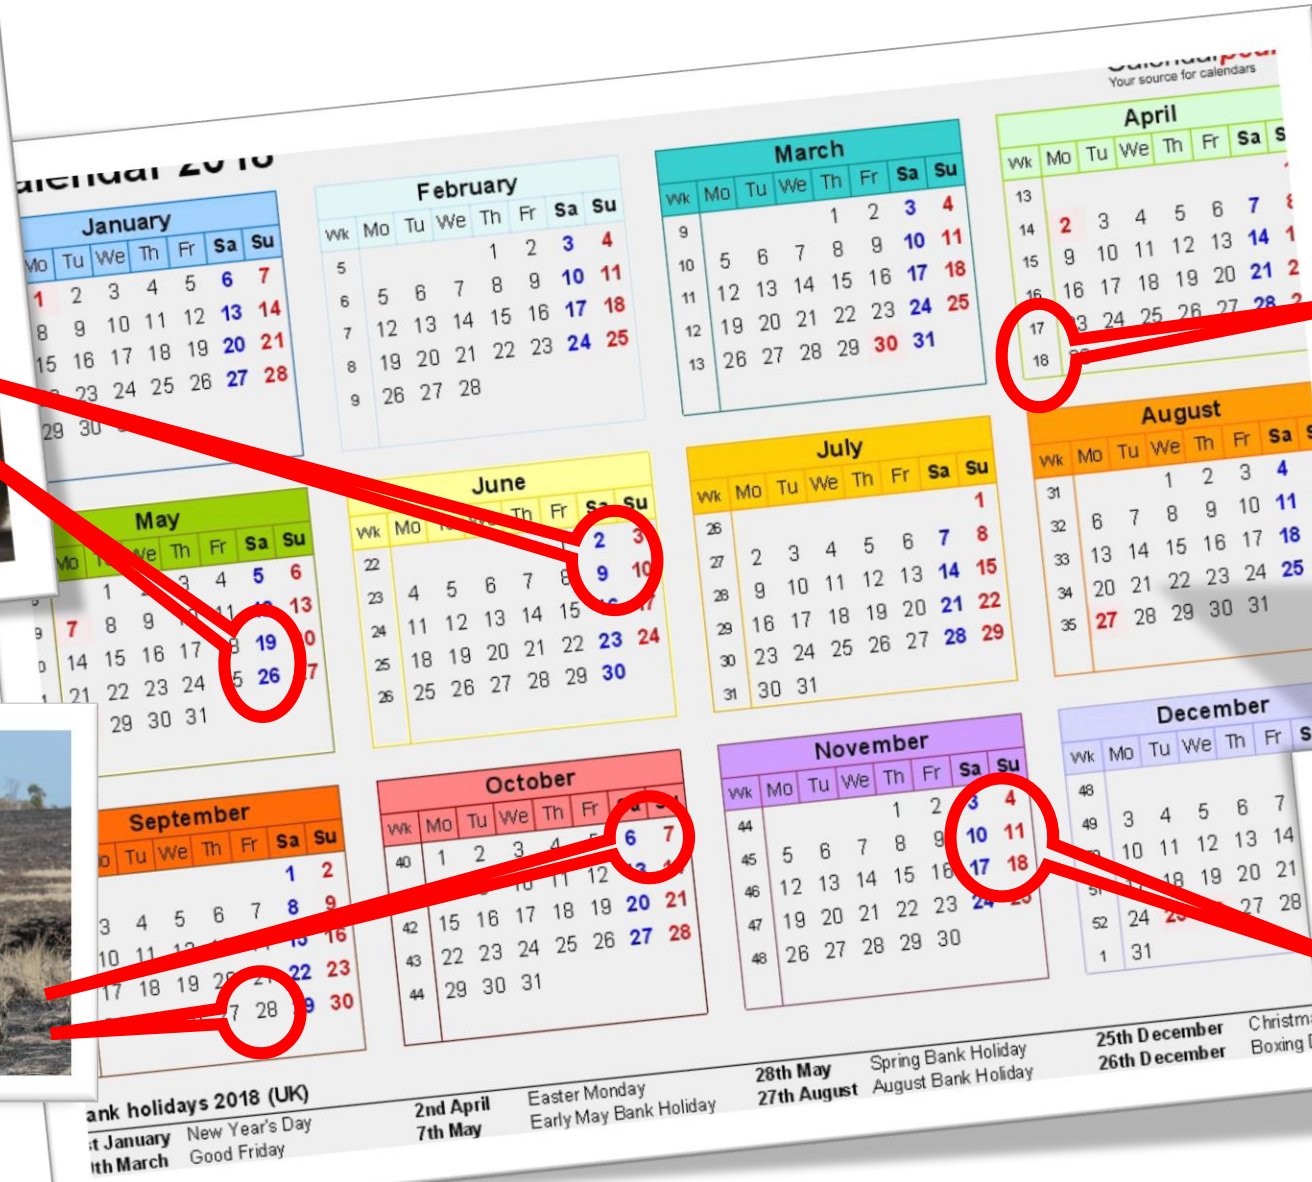

# Medium term recovery – Community

CORANGAMITE  
SHIRE

Bank holidays 2018 (UK)  
1st January New Year's Day  
10th March Good Friday  
2nd April Easter Monday  
7th May Early May Bank Holiday  
28th May Spring Bank Holiday  
27th August August Bank Holiday  
25th December Christmas Day  
26th December Boxing Day