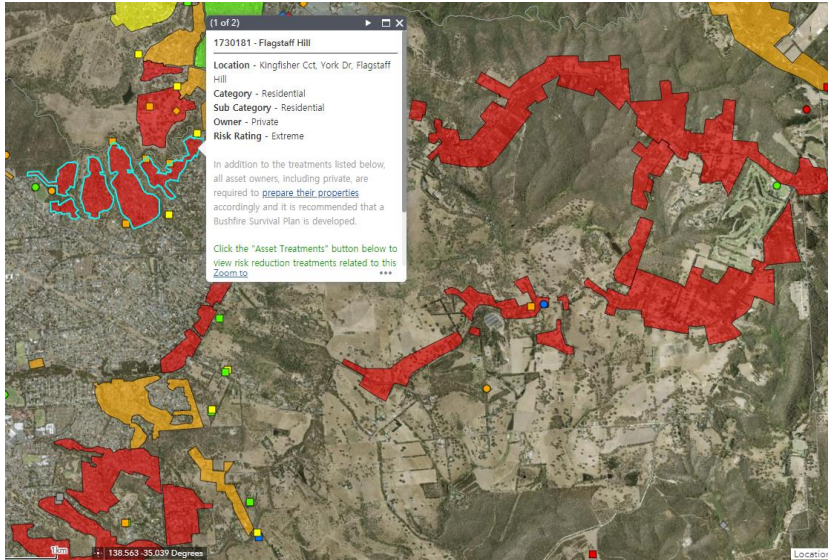

VEGETATION COVER
24.8%

TREE CANOPY COVER
12.5%

Coastal Adaptation

Bushfire preparedness and resilience

Climate Governance Assessments

Resilient Asset Management Project (RAMP)

Planning Reform Engagement

Exposure