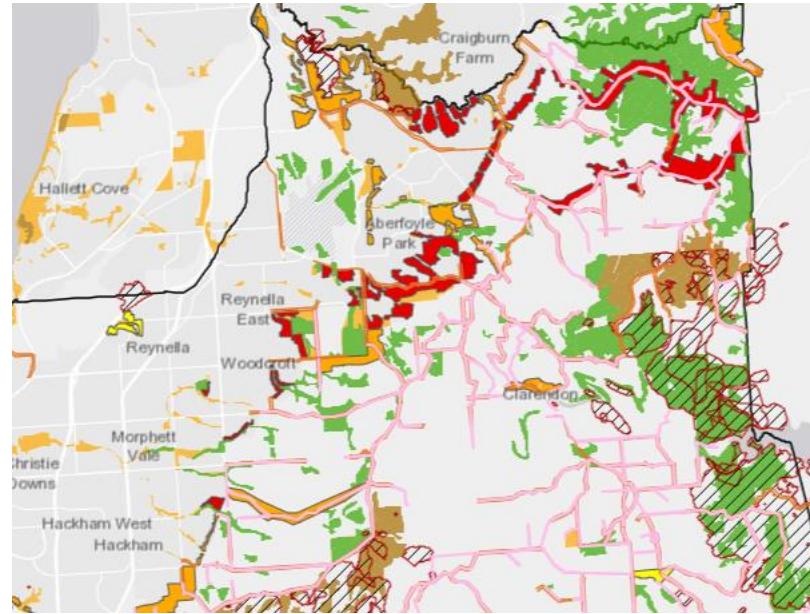

VEGETATION COVER
24.8%

TREE CANOPY COVER
12.5%

Coastal Adaptation

Bushfire preparedness and resilience

Climate Governance Assessments

Resilient Asset Management Project (RAMP)

Planning Reform Engagement

Exposure